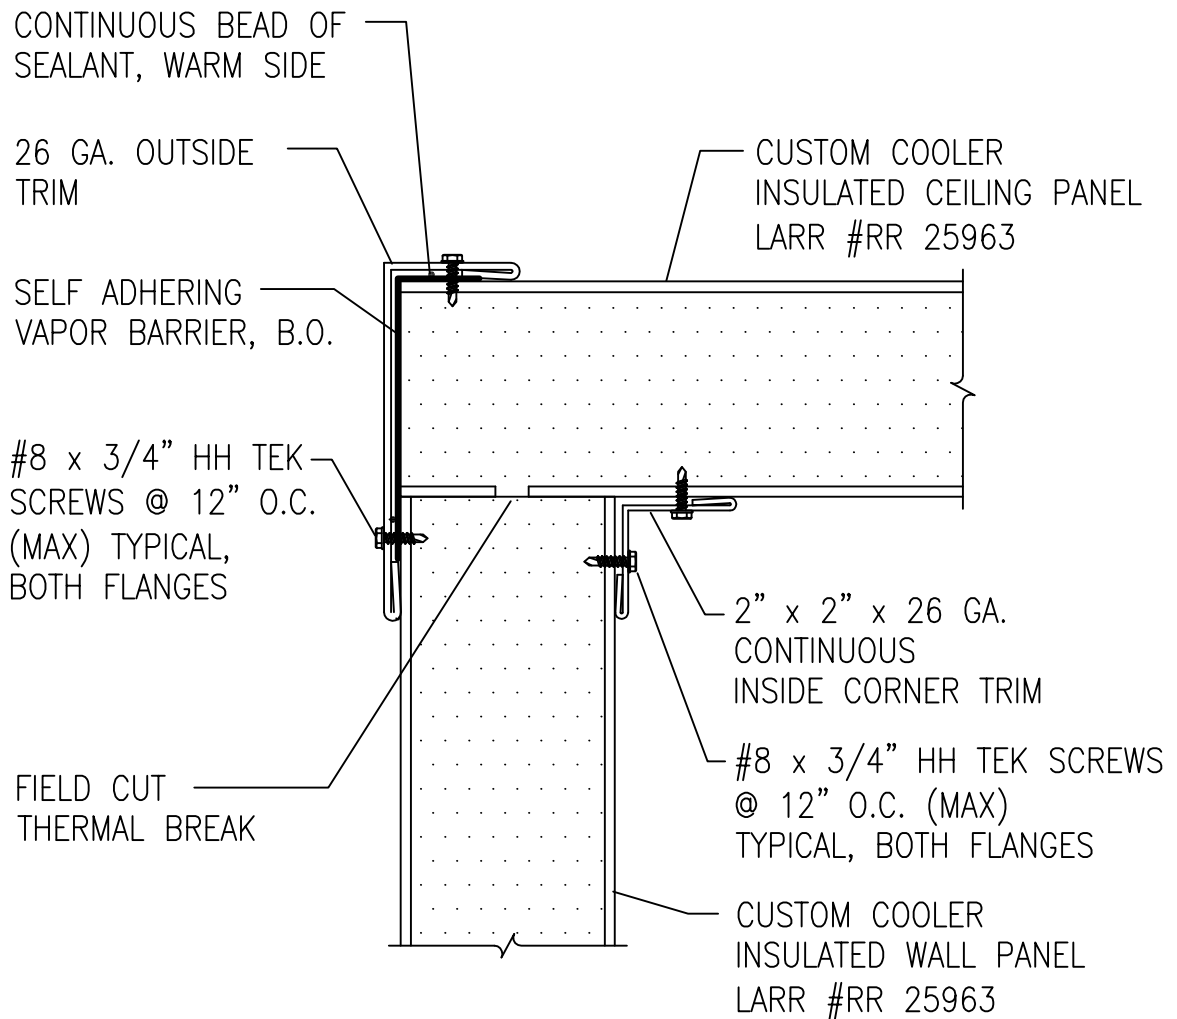

CUSTOM COOLER, INC

CUSTOM COOLER CLP 600 SERIES
WALL TO CEILING PANEL CONNECTION