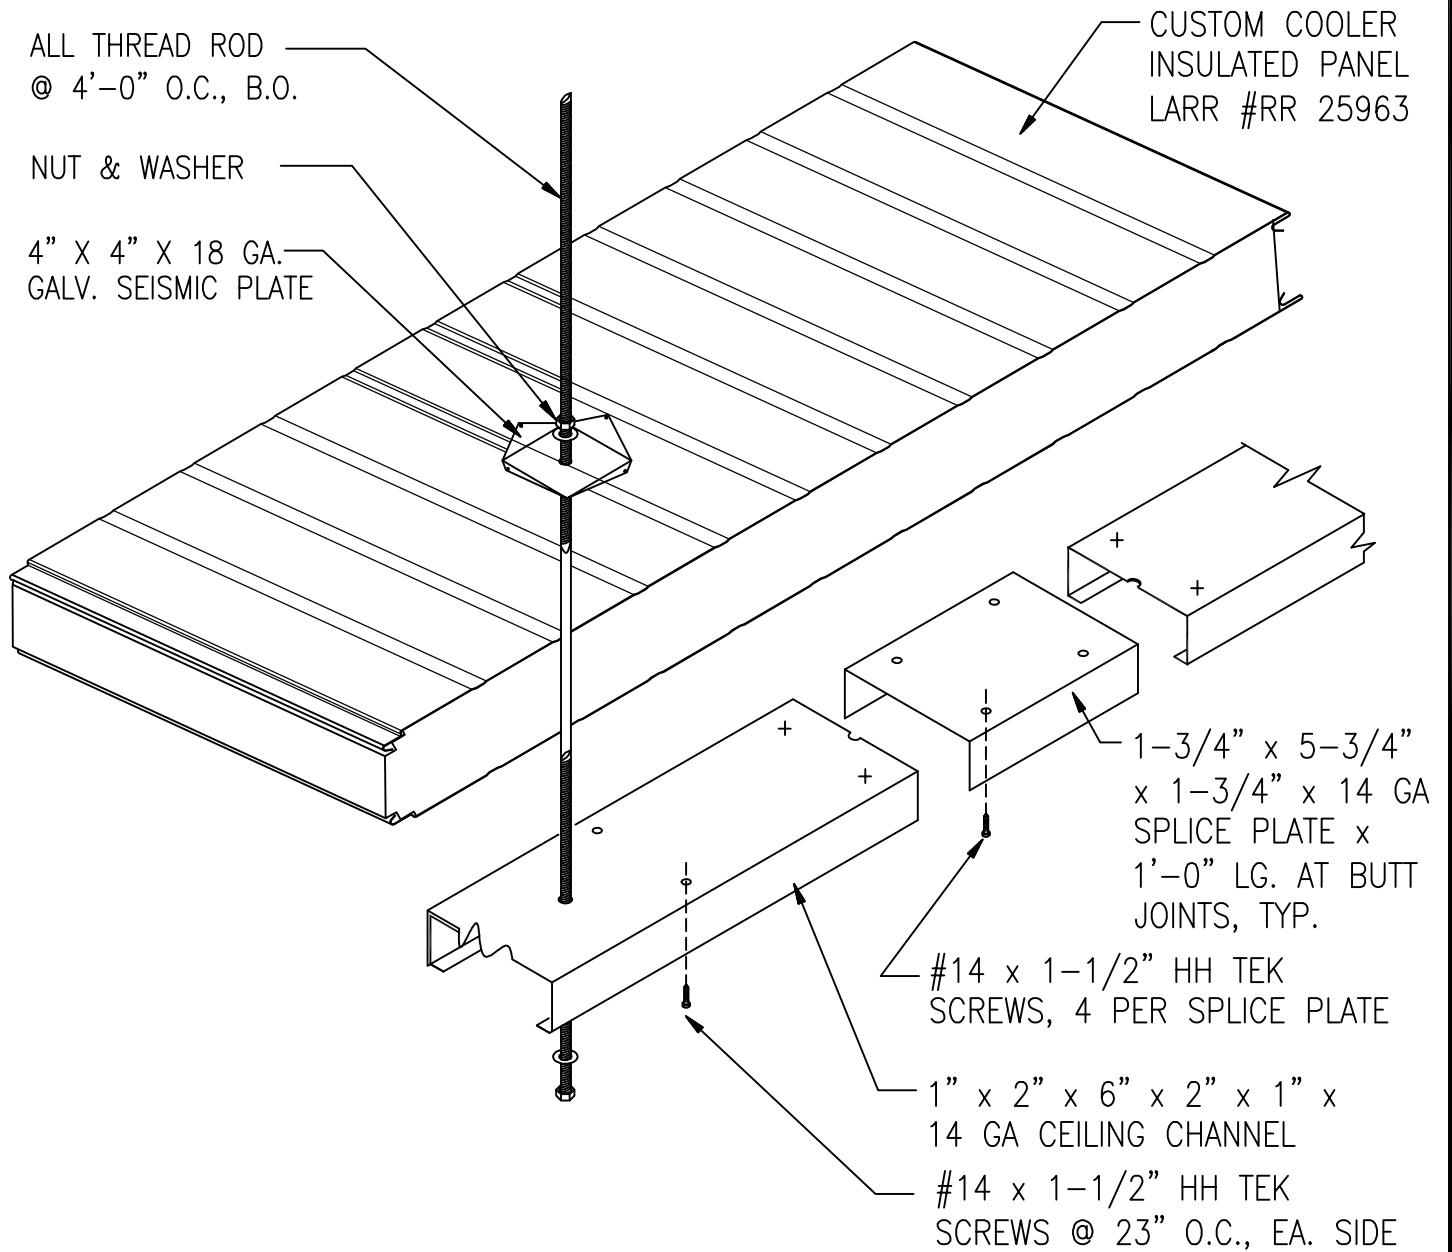

CUSTOM COOLER, INC

ATTACHMENT AND DESIGN TO (E)BUILDING ROOF STRUCTURE BY OTHERS

CUSTOM COOLER CLP 600 SERIES  
SUSPENDED CEILING CHANNEL ASSEMBLY