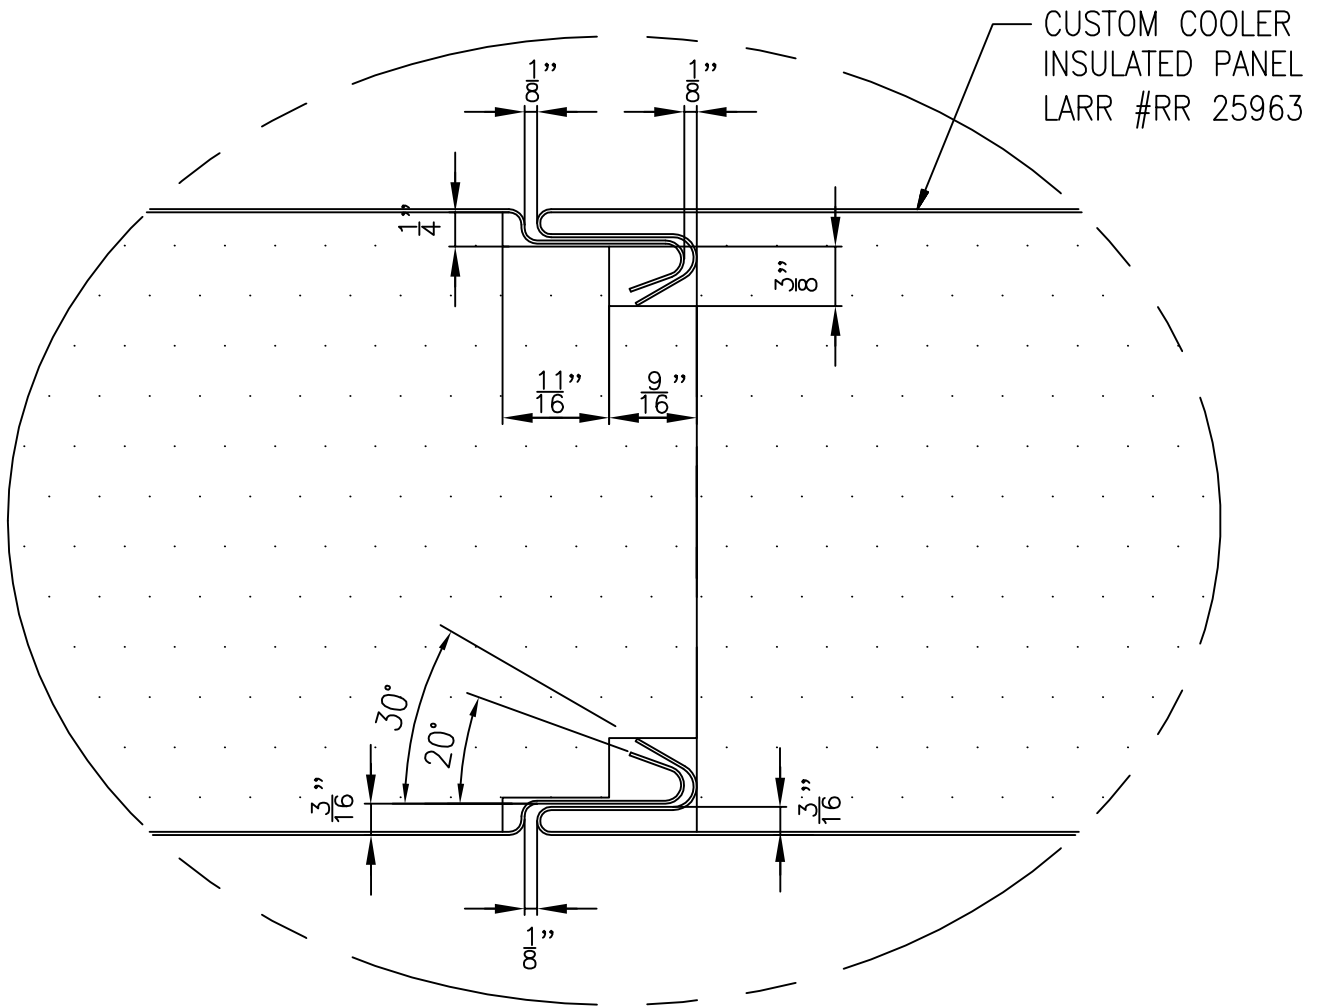

CUSTOM COOLER, INC

CUSTOM COOLER CLP 600 SERIES PANEL JOINT