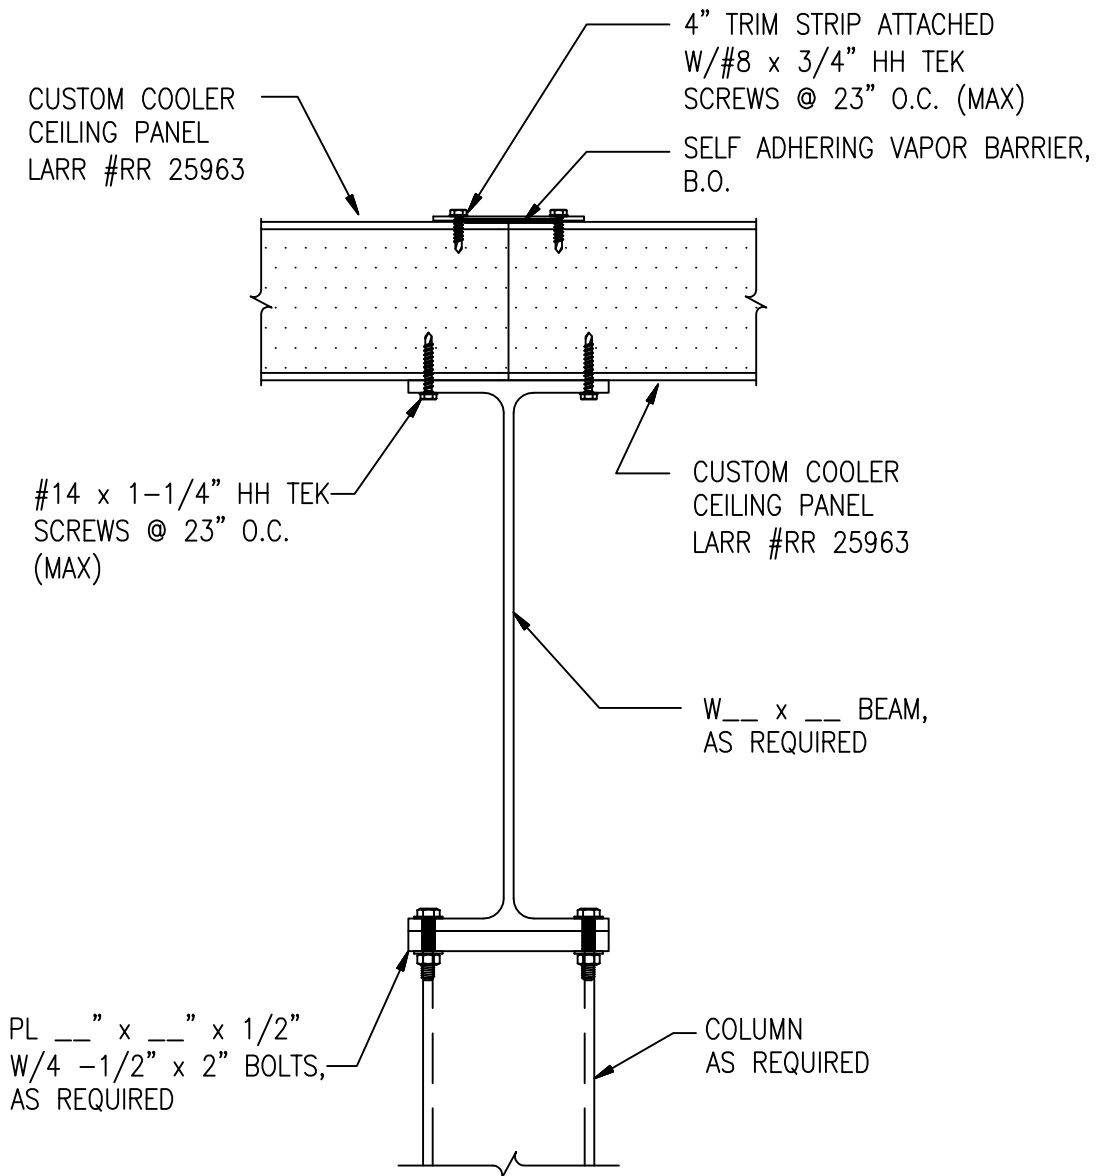

CUSTOM COOLER, INC

CUSTOM COOLER CLP 600 SERIES
INSIDE STEEL CEILING SUPPORT