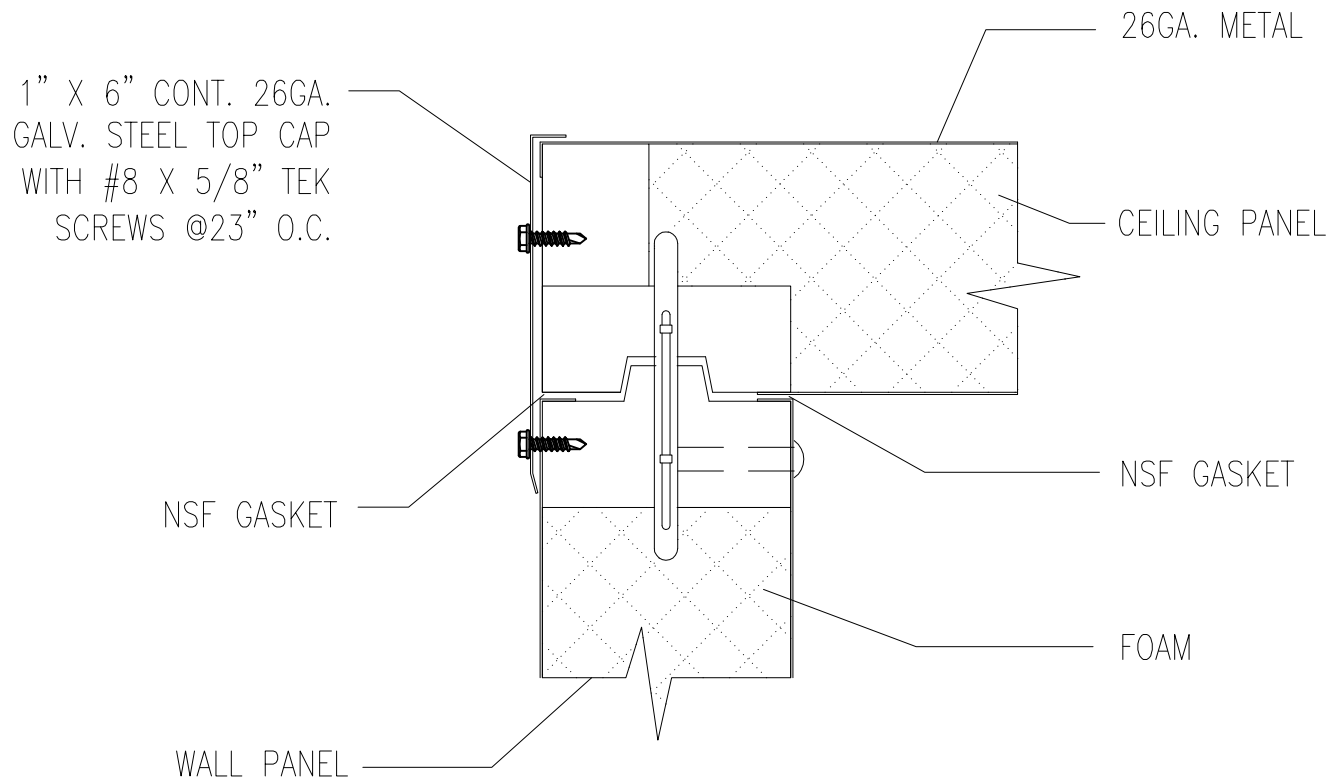

CUSTOM COOLER, INC

CEILING TO WALL CONNECTION – CAMLOCK