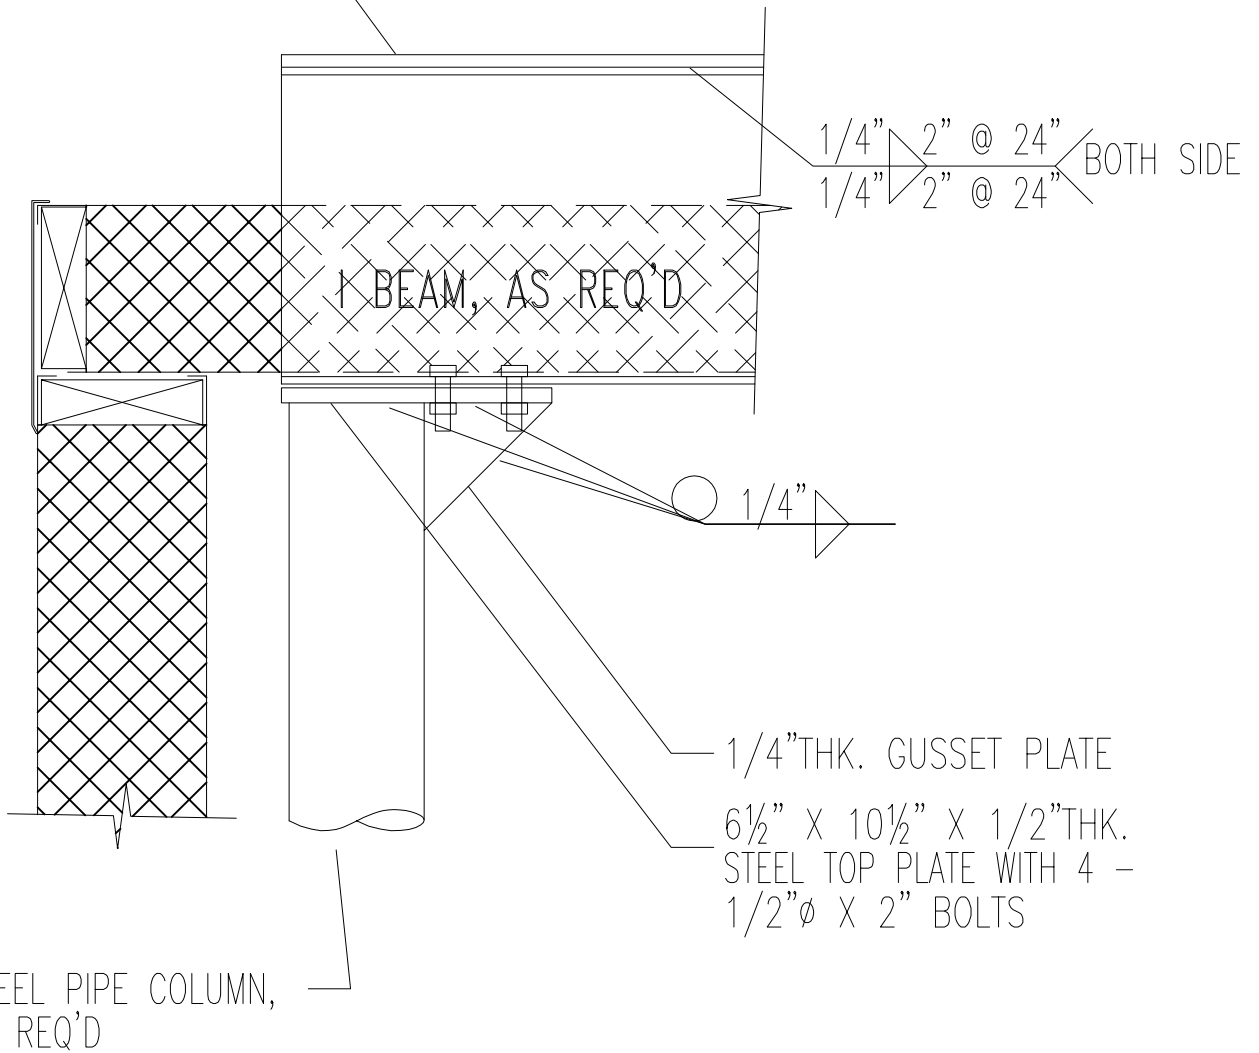

CUSTOM COOLER, INC

1/2" THK. STEEL PLATE

BOTTOM FLANGE CEILING SUPPORT